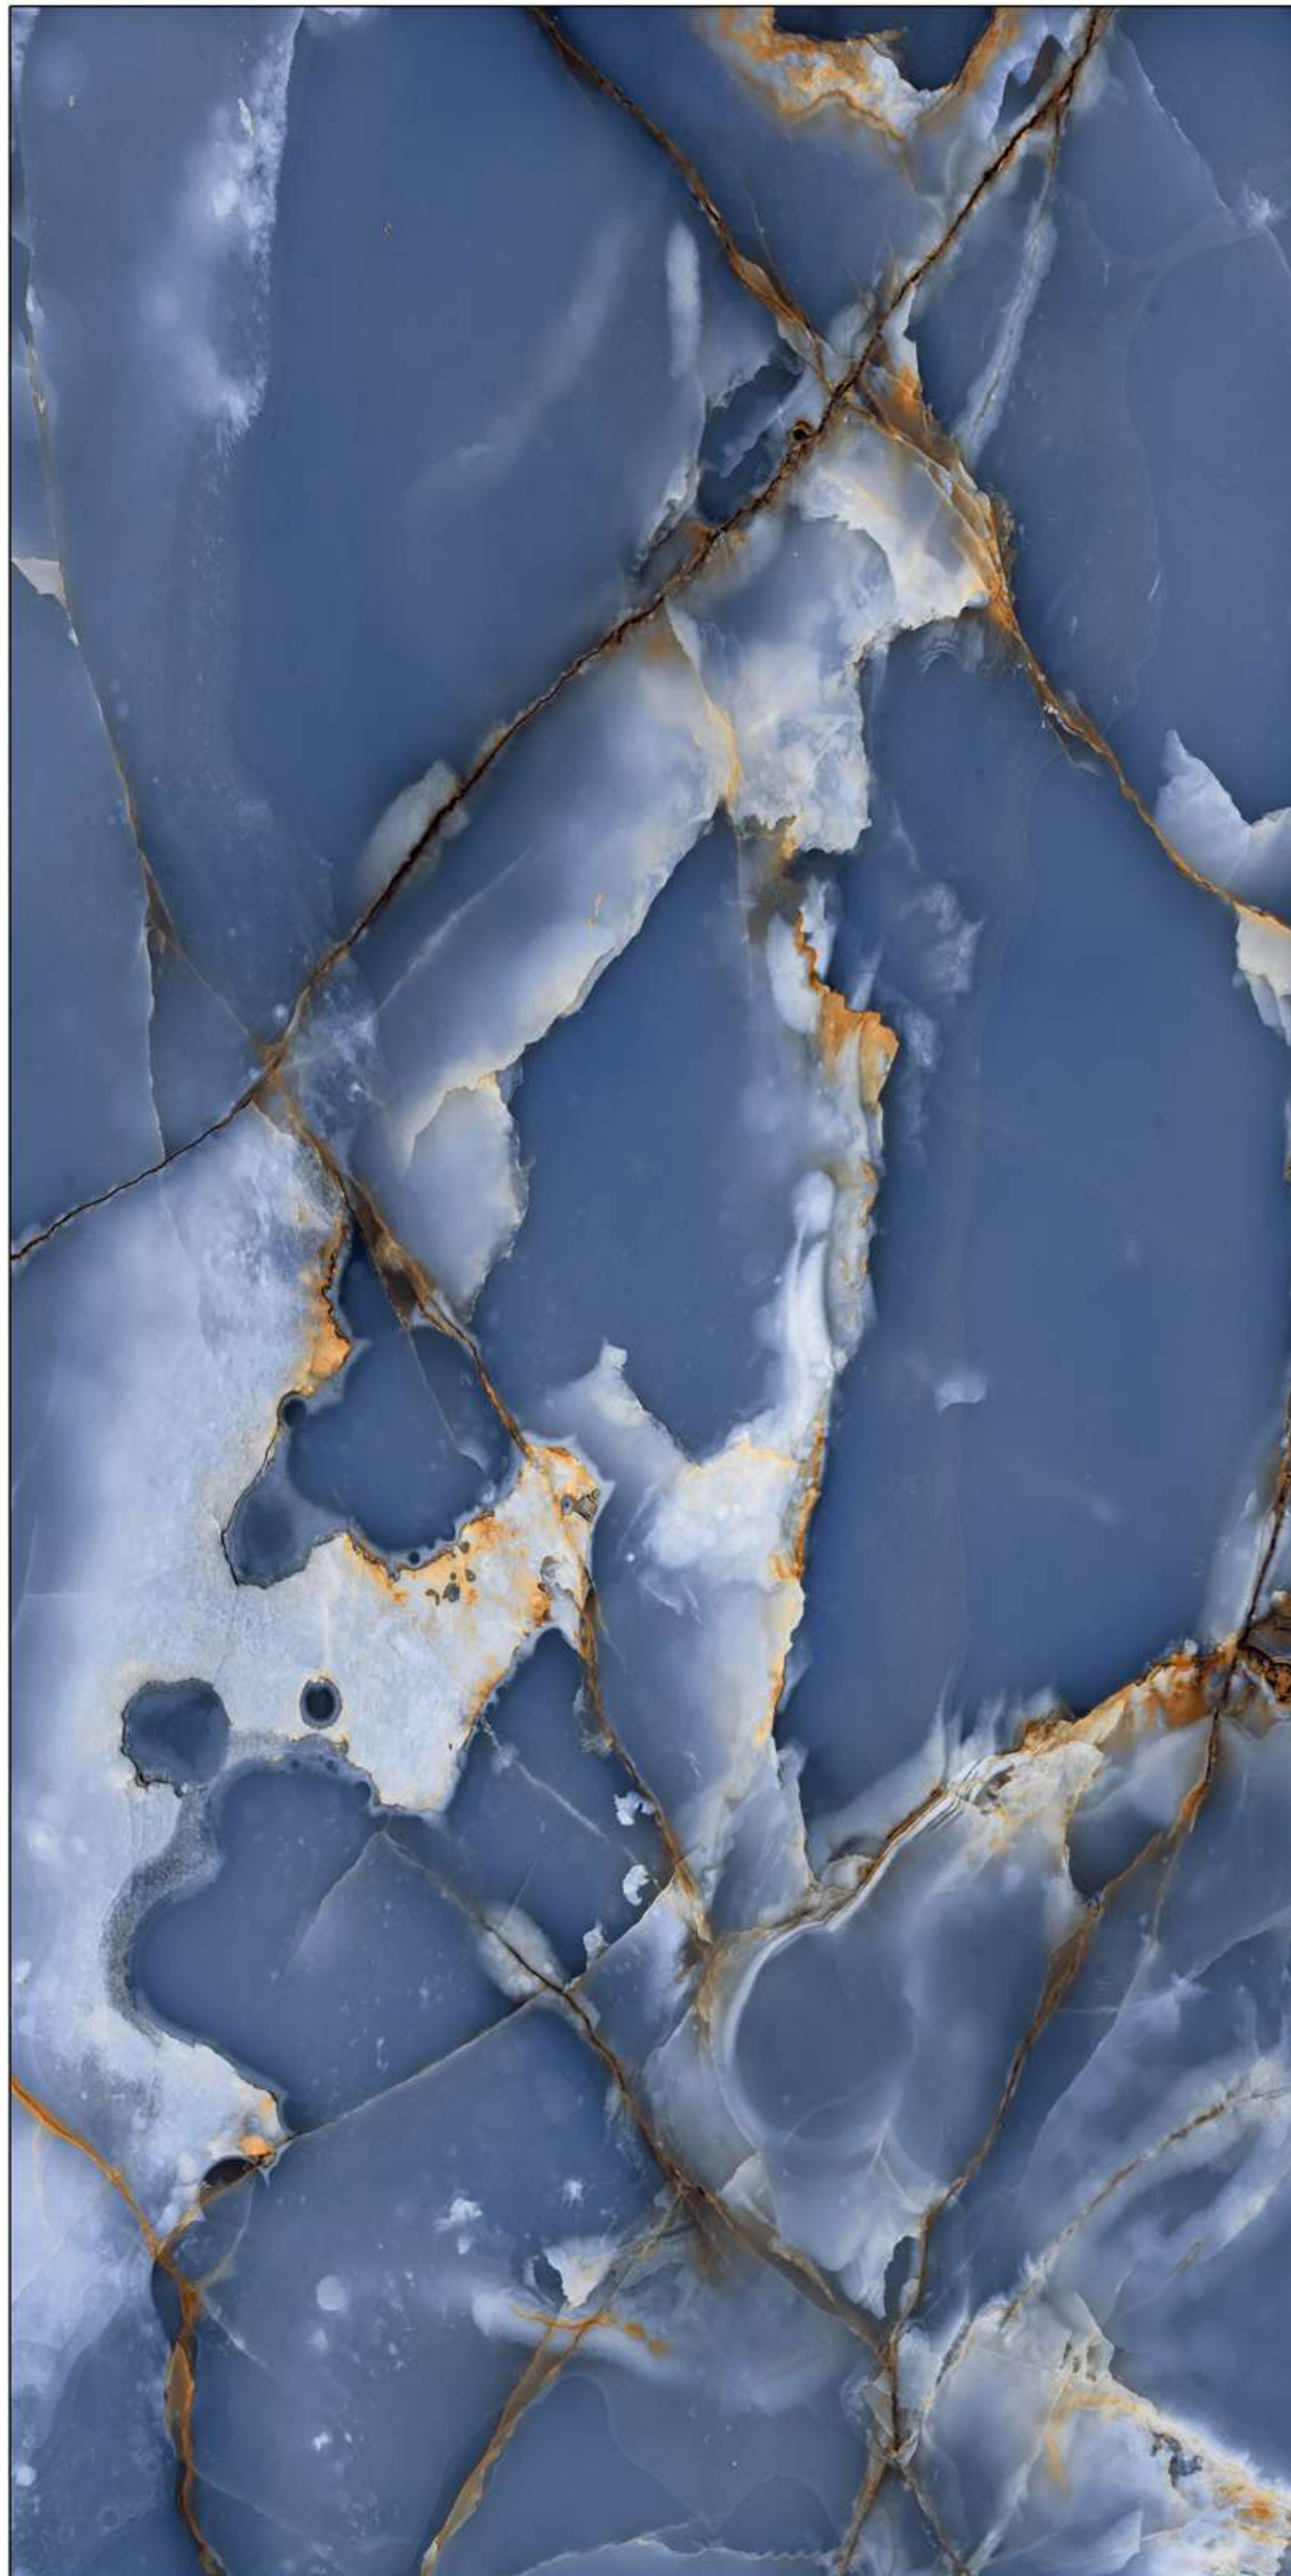

800 X 1600 MM

HIGH GLOSS

NEO ICEBLUE

3 RANDOM

RECTIFIED

800 X 1600 MM

HIGH GLOSS

ONYX LOWELL