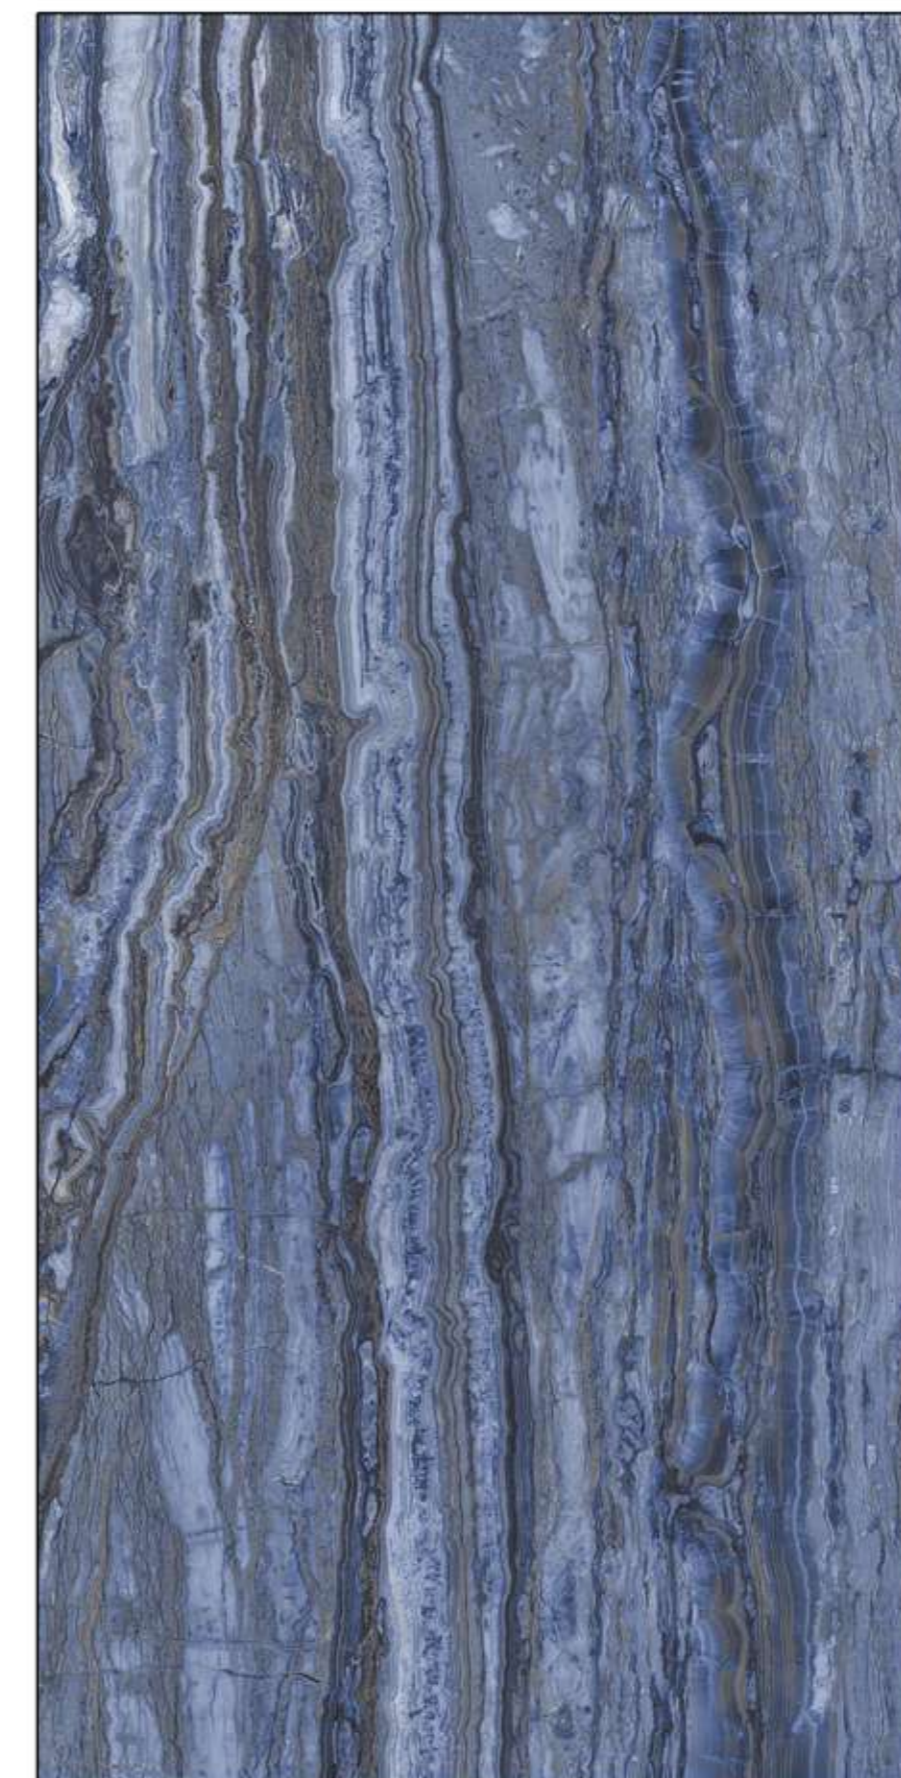

800 X 1600 MM

HIGH GLOSS

LAPIS AZURE