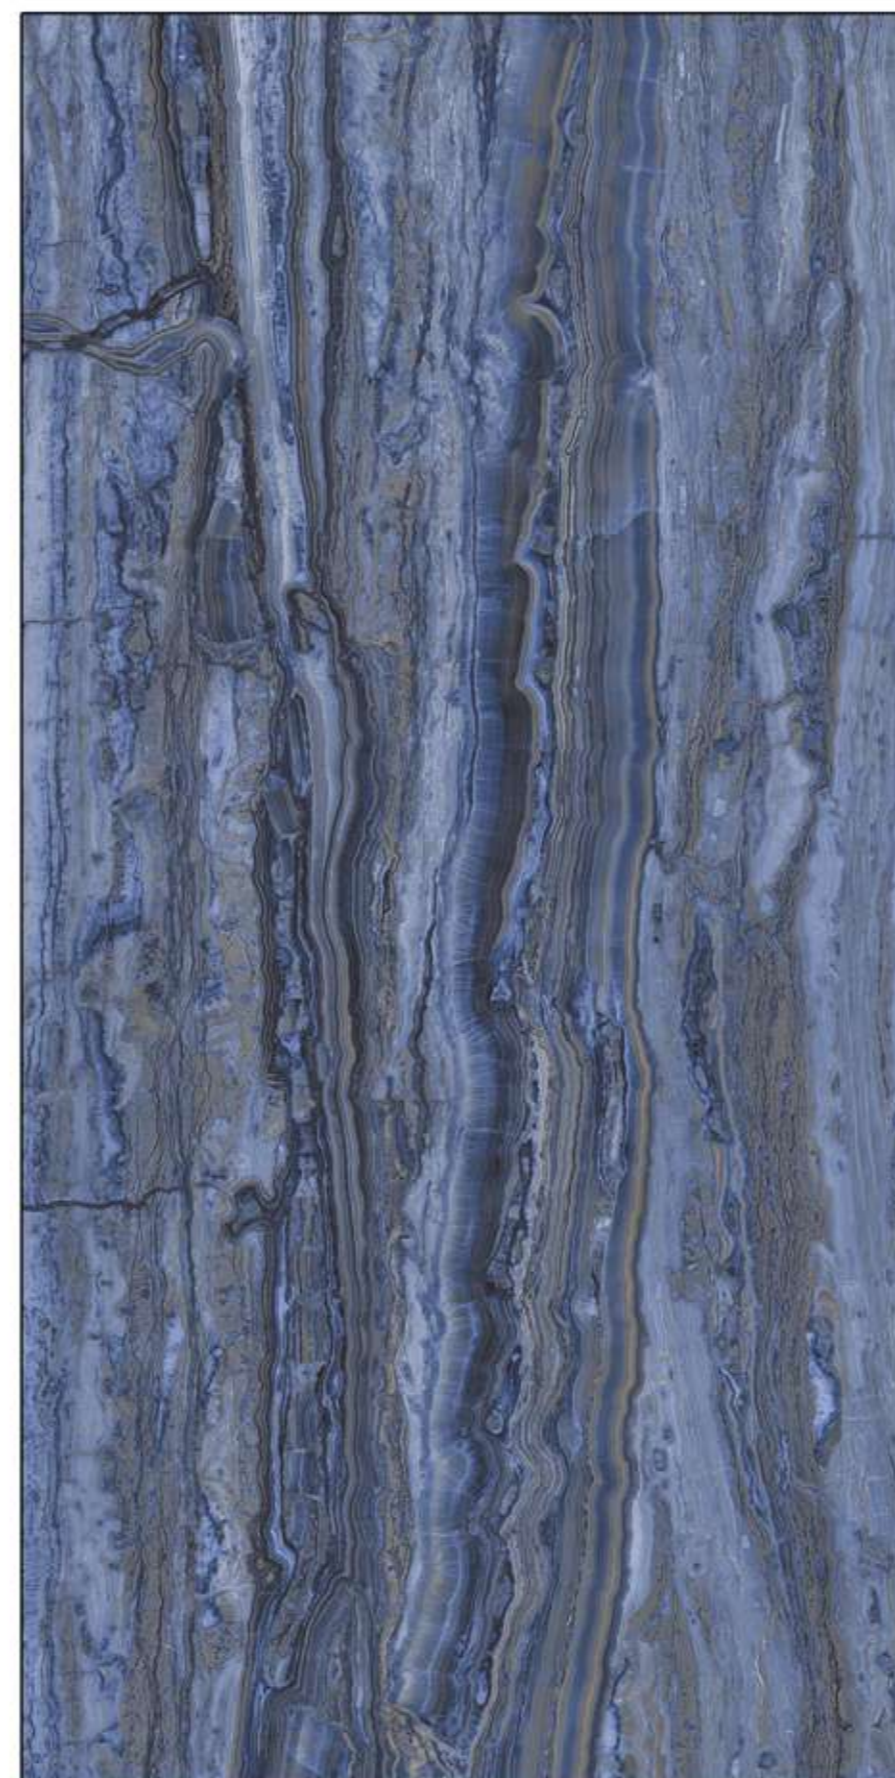

800 X 1600 MM

HIGH GLOSS

LAPIS AZURE