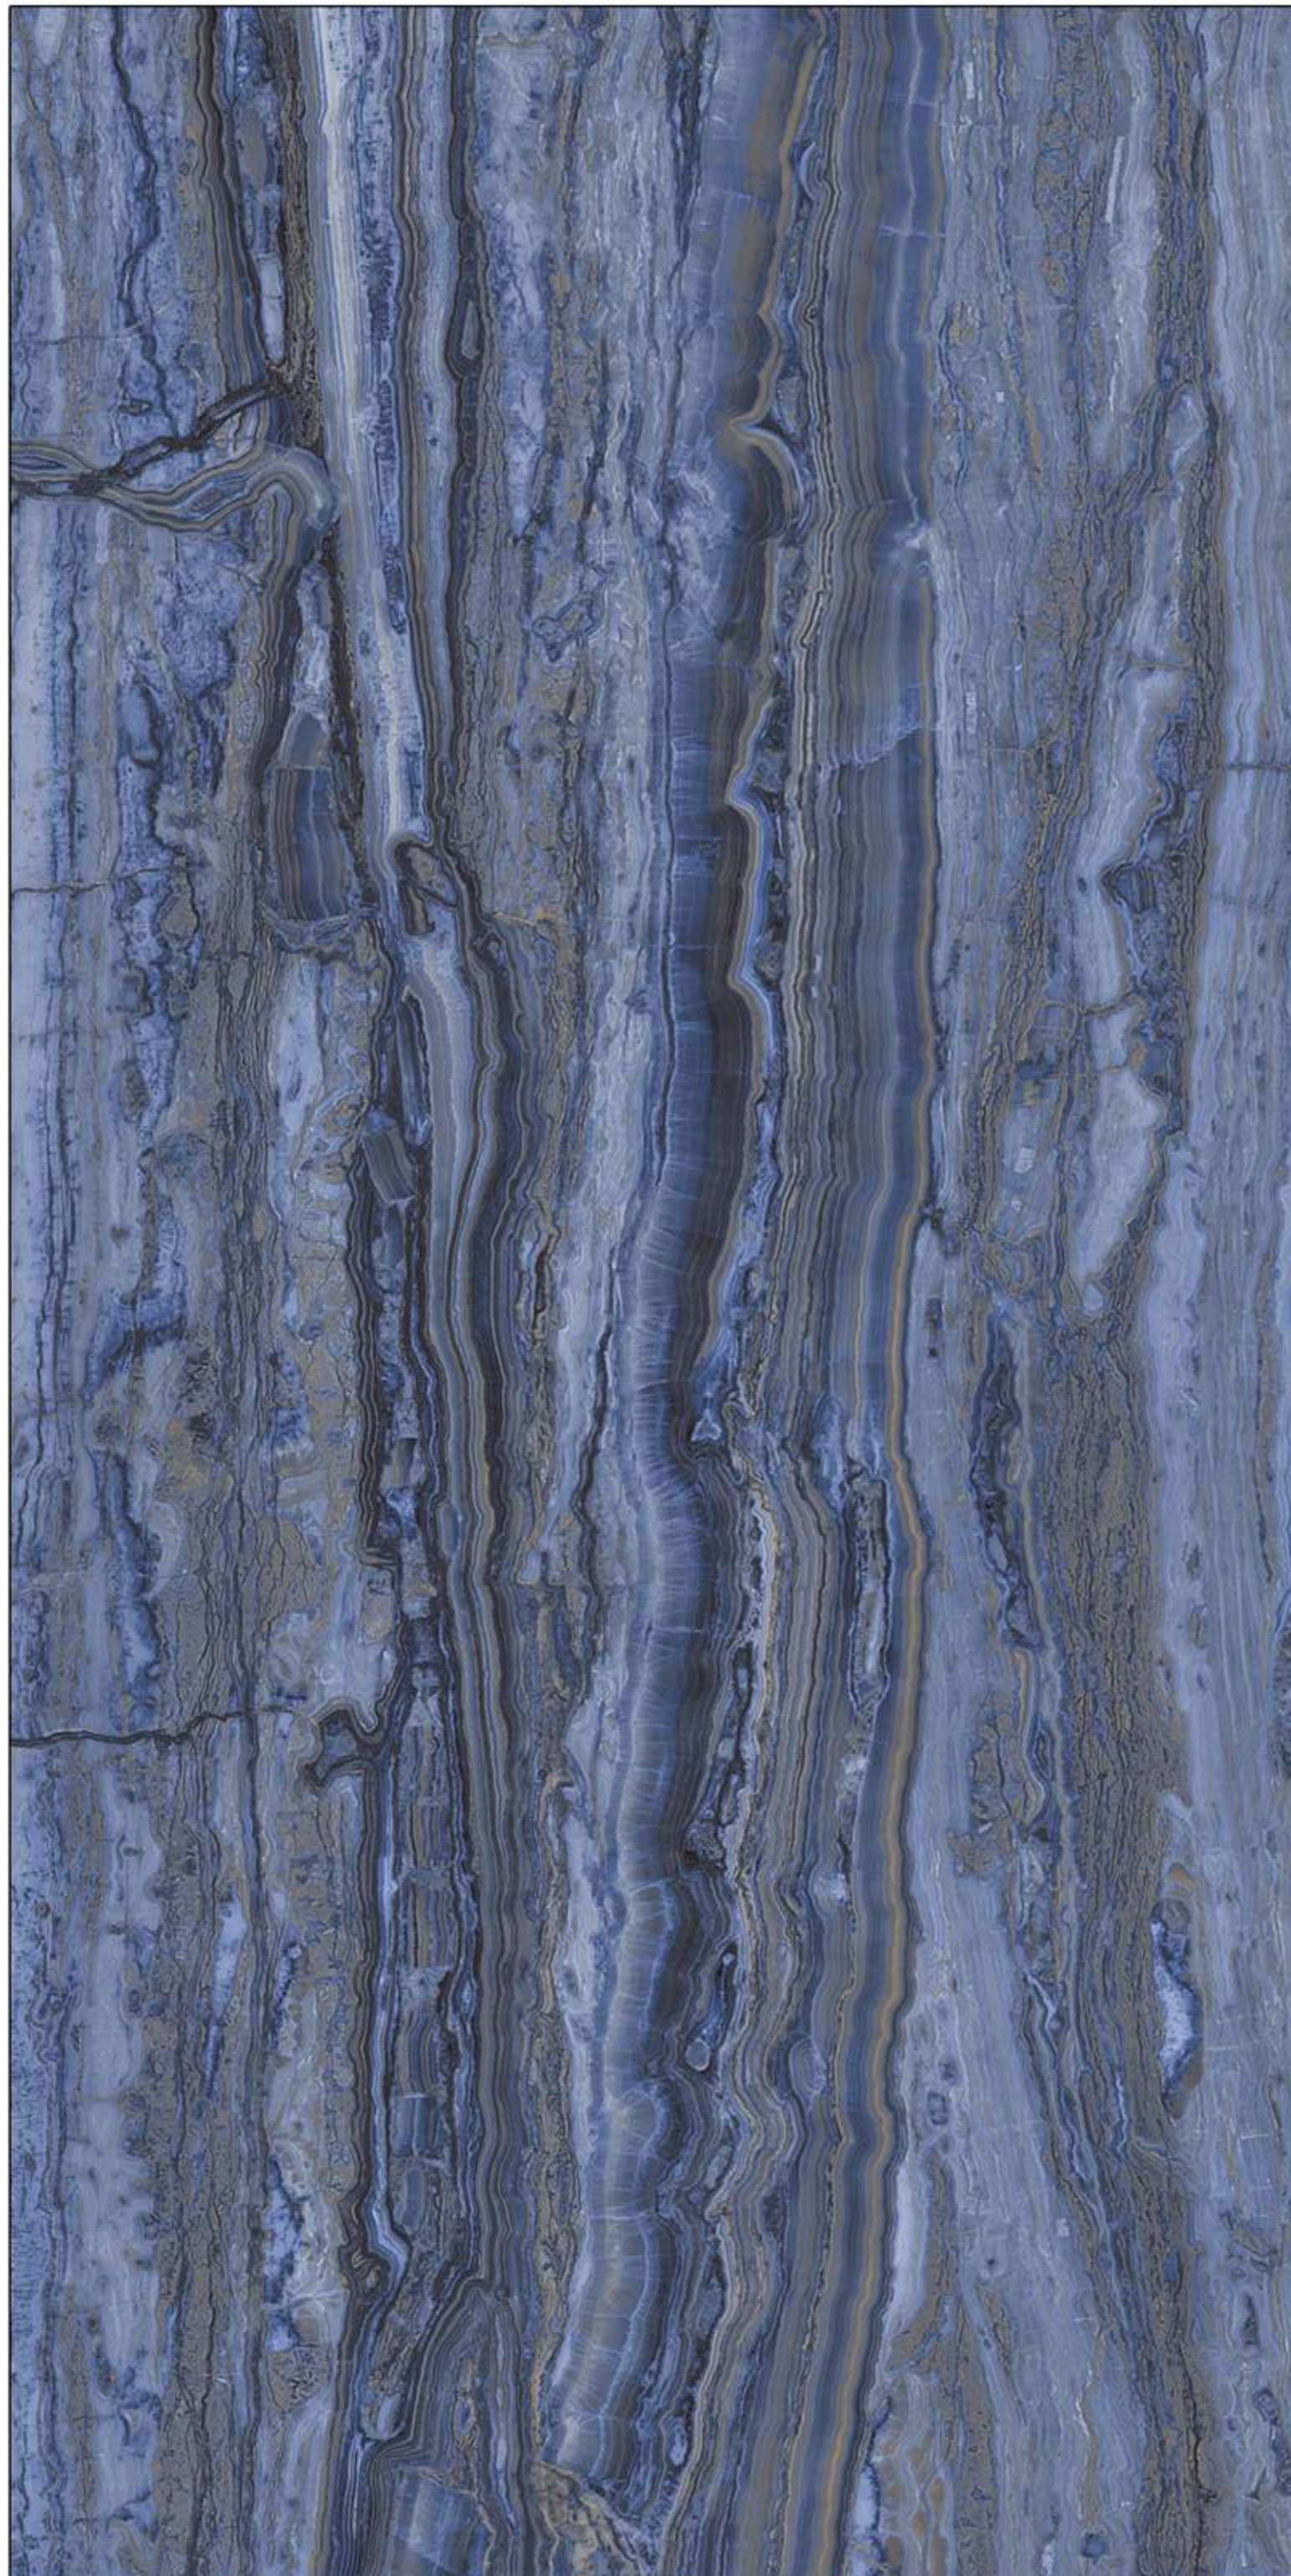

RECTIFIED

800 X 1600 MM

HIGH GLOSS

LAPIS AZURE

4 RANDOM