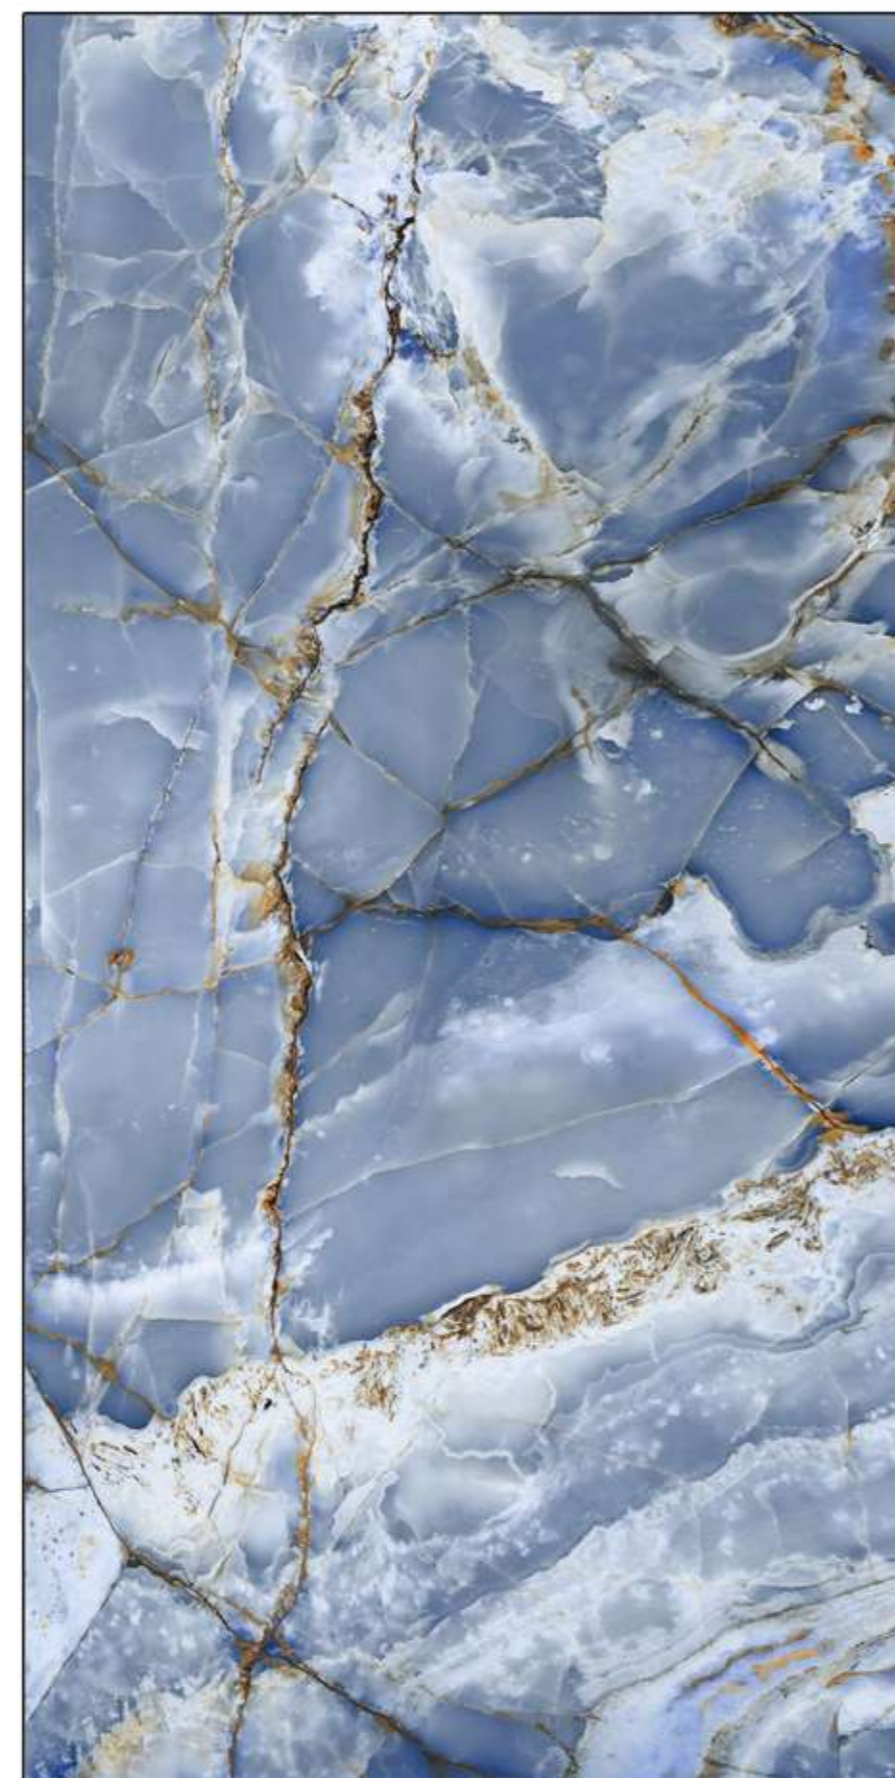

800 X 1600 MM

HIGH GLOSS

NEO ICEBLUE

3 RANDOM

RECTIFIED

800 X 1600 MM

HIGH GLOSS

ONYX LOWELL