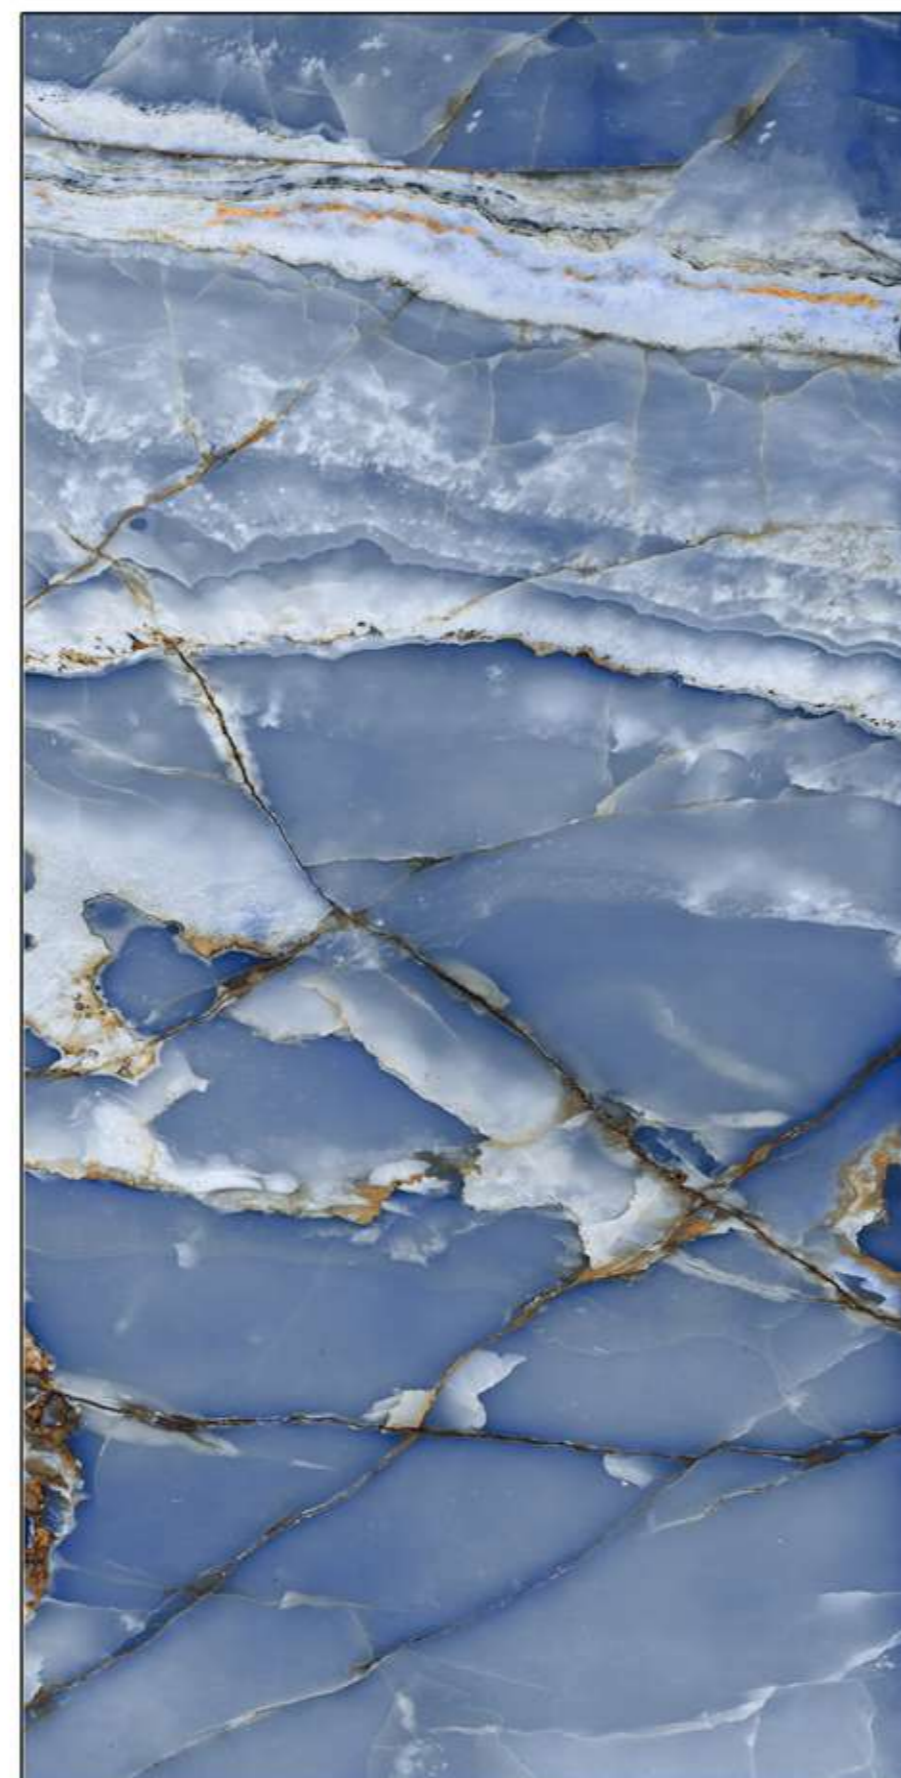

800 X 1600 MM

HIGH GLOSS

NEO ICEBLUE

3 RANDOM

RECTIFIED

800 X 1600 MM

HIGH GLOSS

ONYX LOWELL