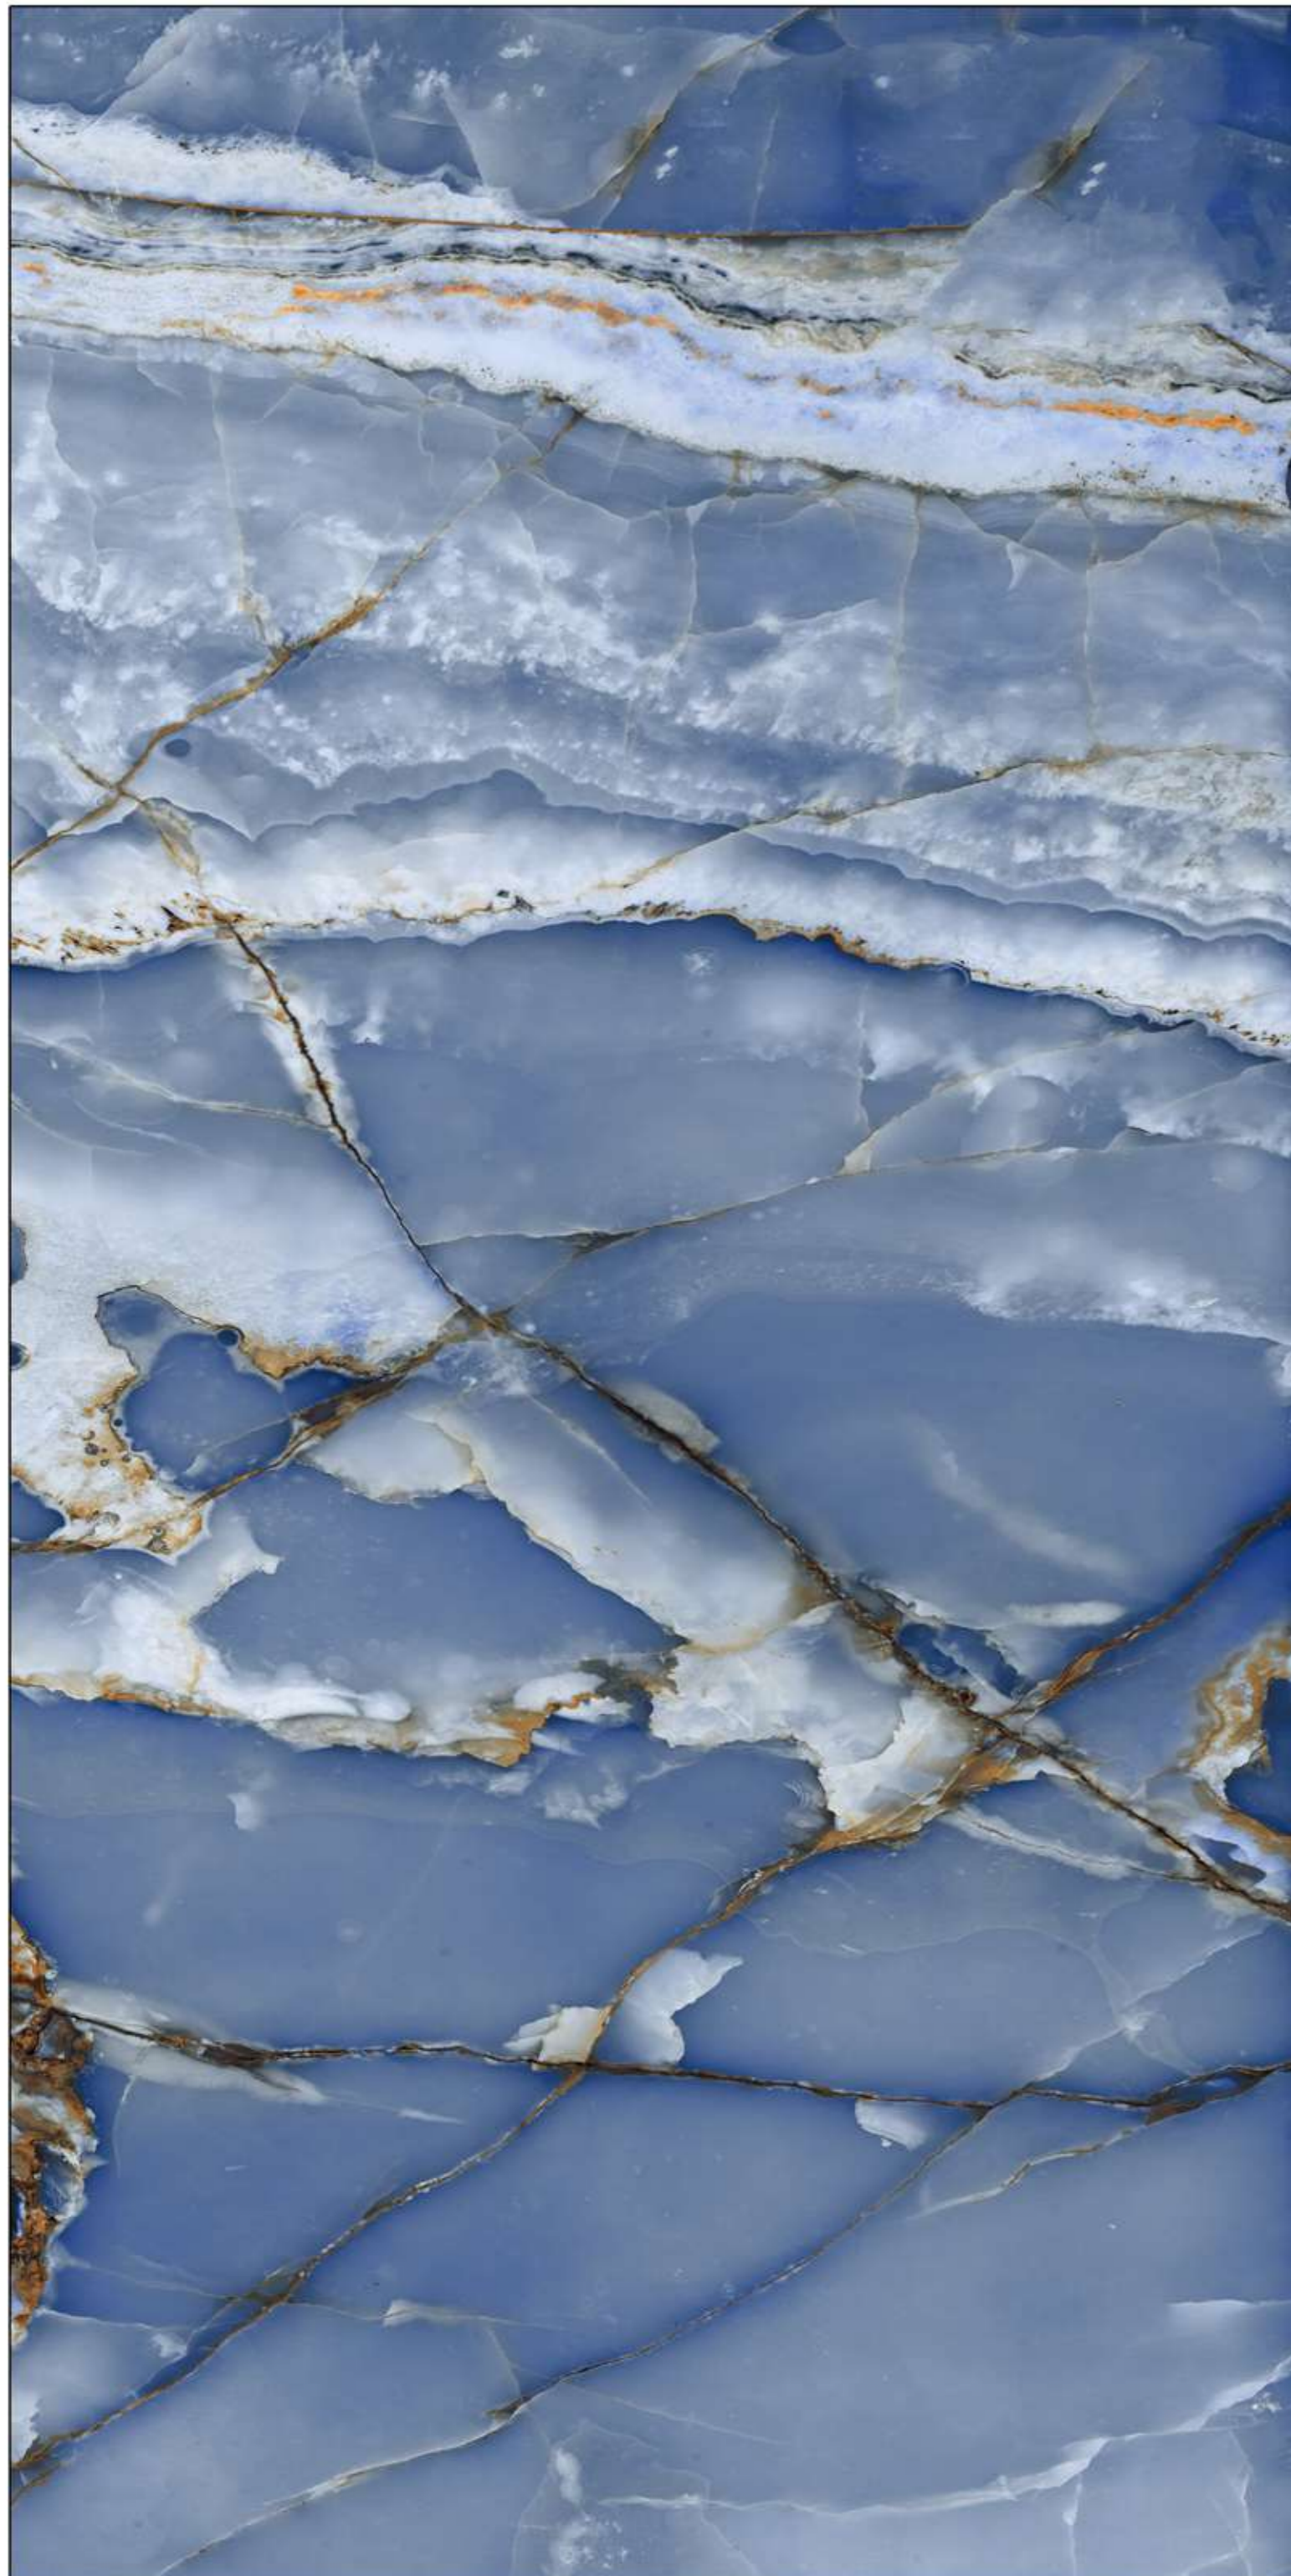

800 X 1600 MM

HIGH GLOSS

NEO ICEBLUE

3 RANDOM

RECTIFIED

800 X 1600 MM

HIGH GLOSS

ONYX LOWELL